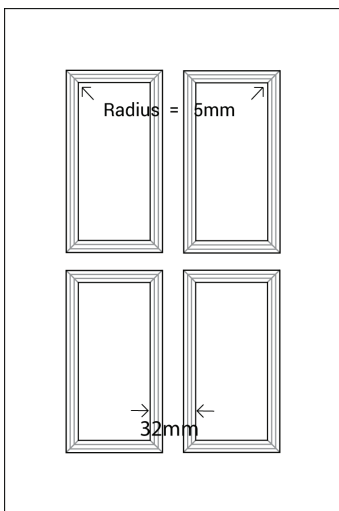

# PENRITH 2-PIECE

Platinum Series

Frame Only Door

Door

Min H = 158mm Min W = 158mm

Tall Door

Tall Door

Lattice Door

4, 6, 8 or 10 lites

Edge Profile

Max door H = 2400mm  
Min H with rail = 500mm

Glass Door Profile

Individual Drawers

Min H = 158mm

Split Rail Drawers

Min H = 133mm