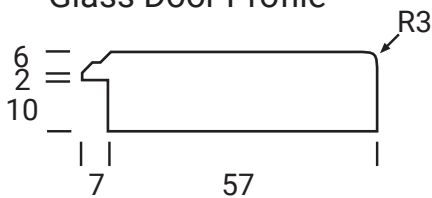

# PENRITH 2-PIECE

Platinum Series

Frame Only Door

Door

Min H = 158mm Min W = 158mm

Tall Door

Tall Door

Lattice Door

4, 6, 8 or 10 lites

Edge Profile

Max door H = 2400mm  
Min H with rail = 500mm

Glass Door Profile

Individual Drawers

Min H = 158mm

Split Rail Drawers

Min H = 133mm