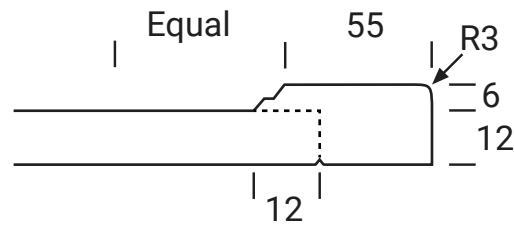

# PENRITH 2-PIECE

Platinum Series

Frame Only Door

Door

Min H = 158mm Min W = 158mm

Tall Door

Tall Door

Lattice Door

4, 6, 8 or 10 lites

Edge Profile

Max door H = 2400mm  
Min H with rail = 500mm

Glass Door Profile

Individual Drawers

Min H = 158mm

Split Rail Drawers

Min H = 133mm